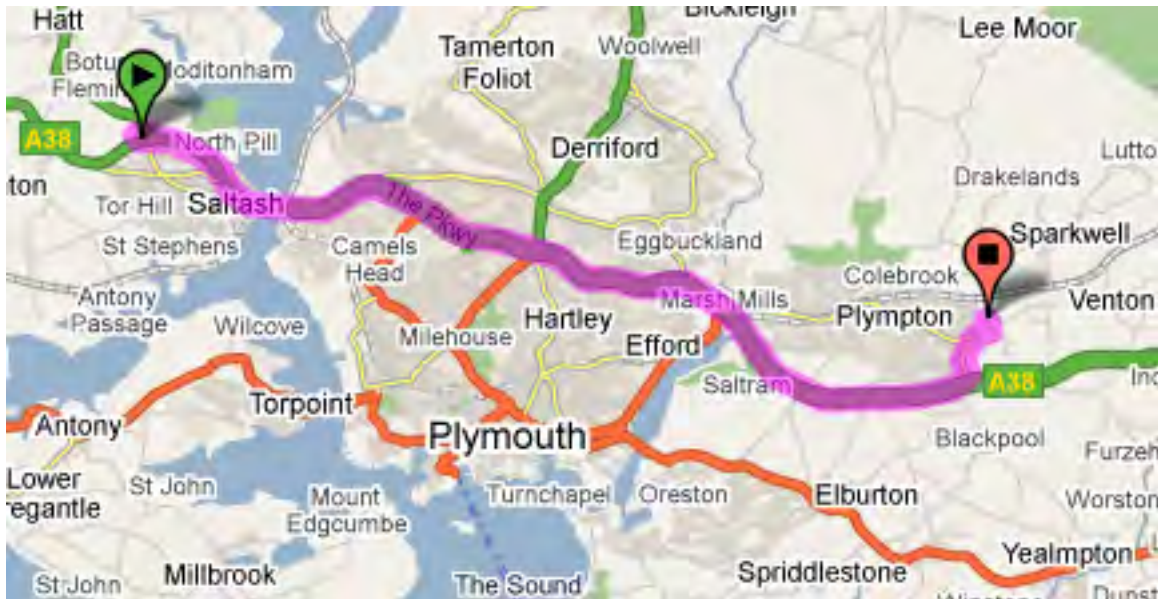

By Car

On the A38 take the Plympton Junction, then at T-junction turn left (if coming Northbound) or right (if coming Southbound) onto Deep Lane – B3416, signposted Plympton.

At roundabout take the second exit onto Sandy Road – B3416, signposted Langage Business Park.

At roundabout take the 3rd exit onto Holland Road, signposted Sparkwell, Cornwood.

Turn left onto Western Wood Way.

Arrive on Western Wood Way.